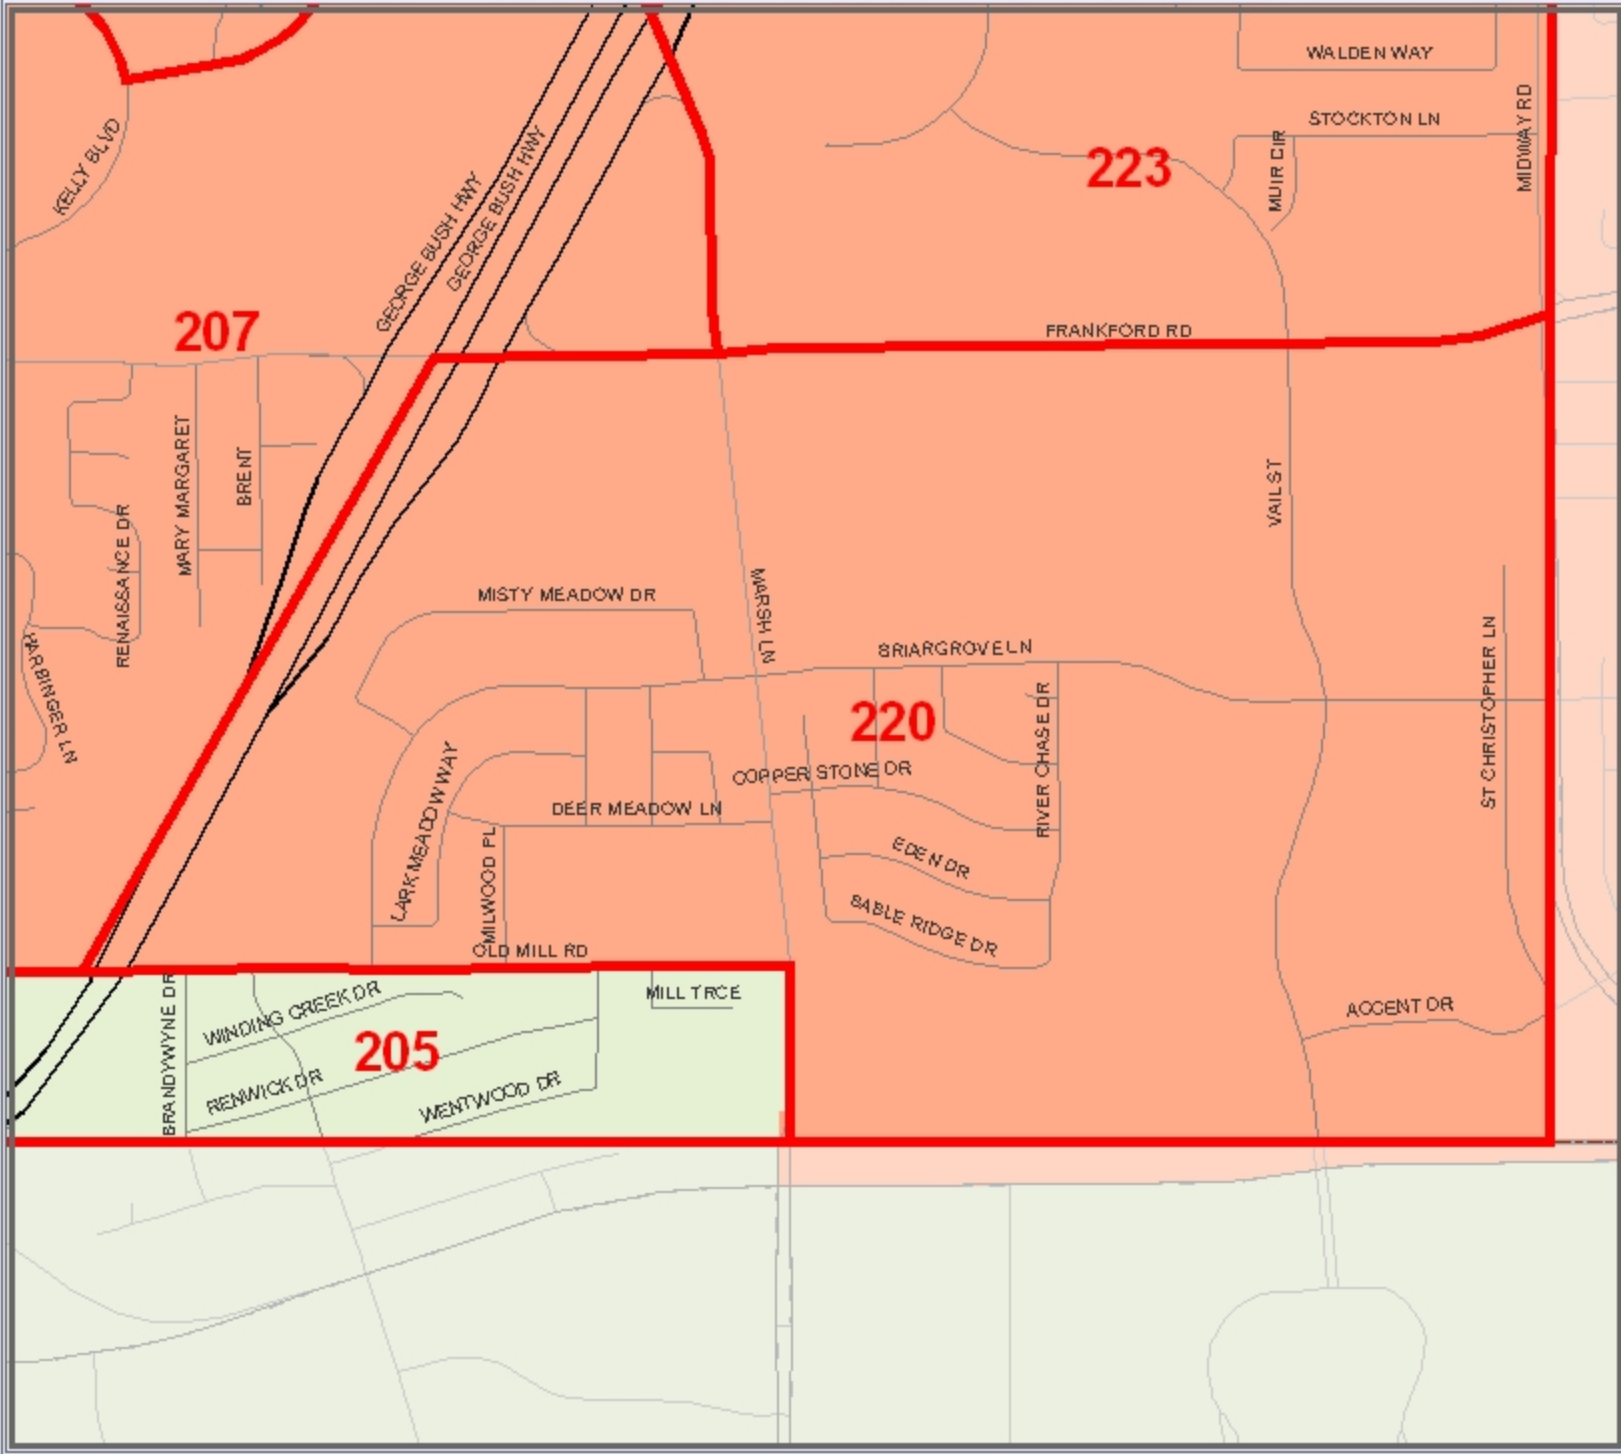

DENVER COUNTY VOTER PRECINCT 220