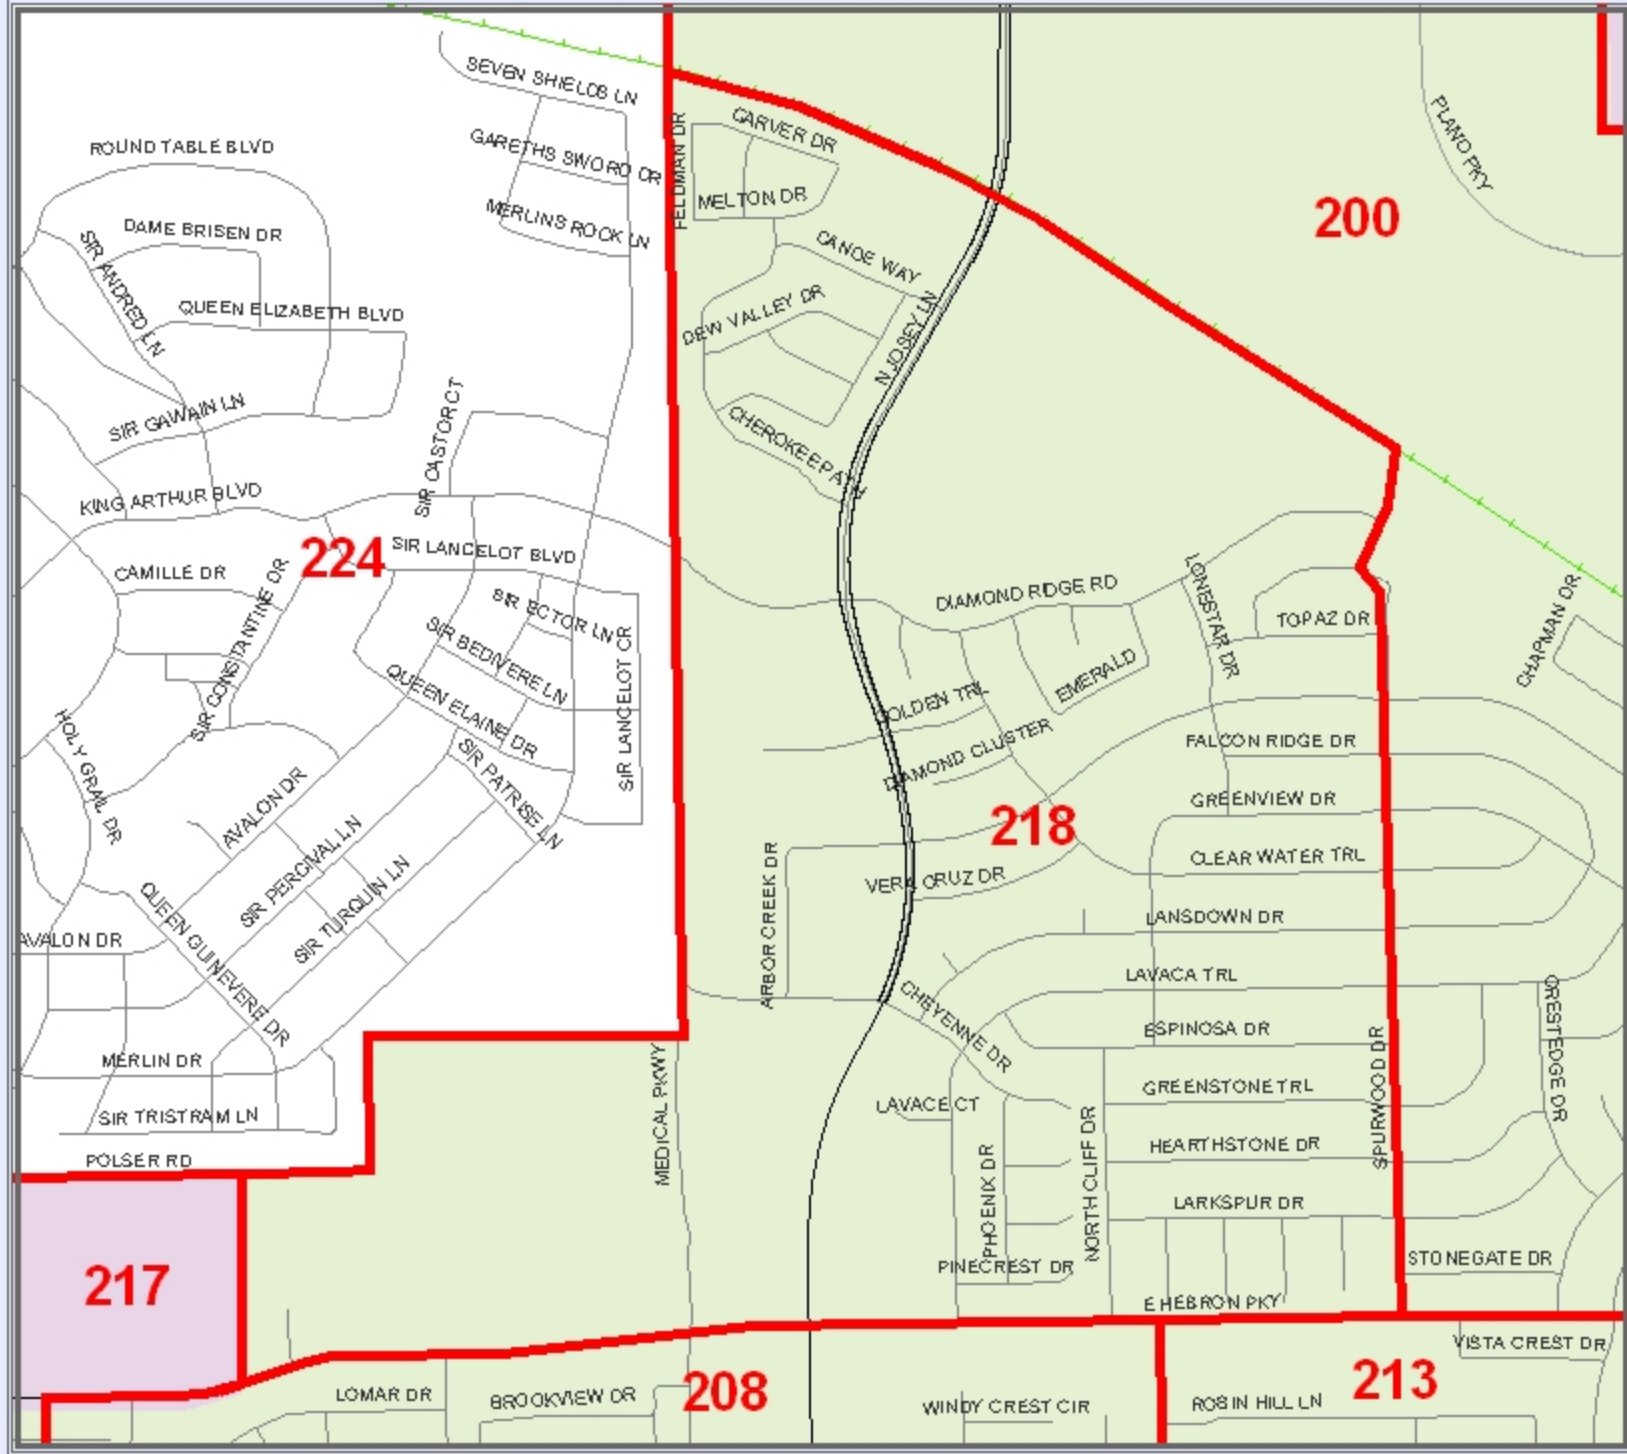

DENTON COUNTY VOTER PRECINCT 218

Interstate
US Highway
State Highway
Farm to Market
Major Thoroughfare
Interroads
County
Railroads
Airports
Streams
Lakes & Ponds
Voter Precincts