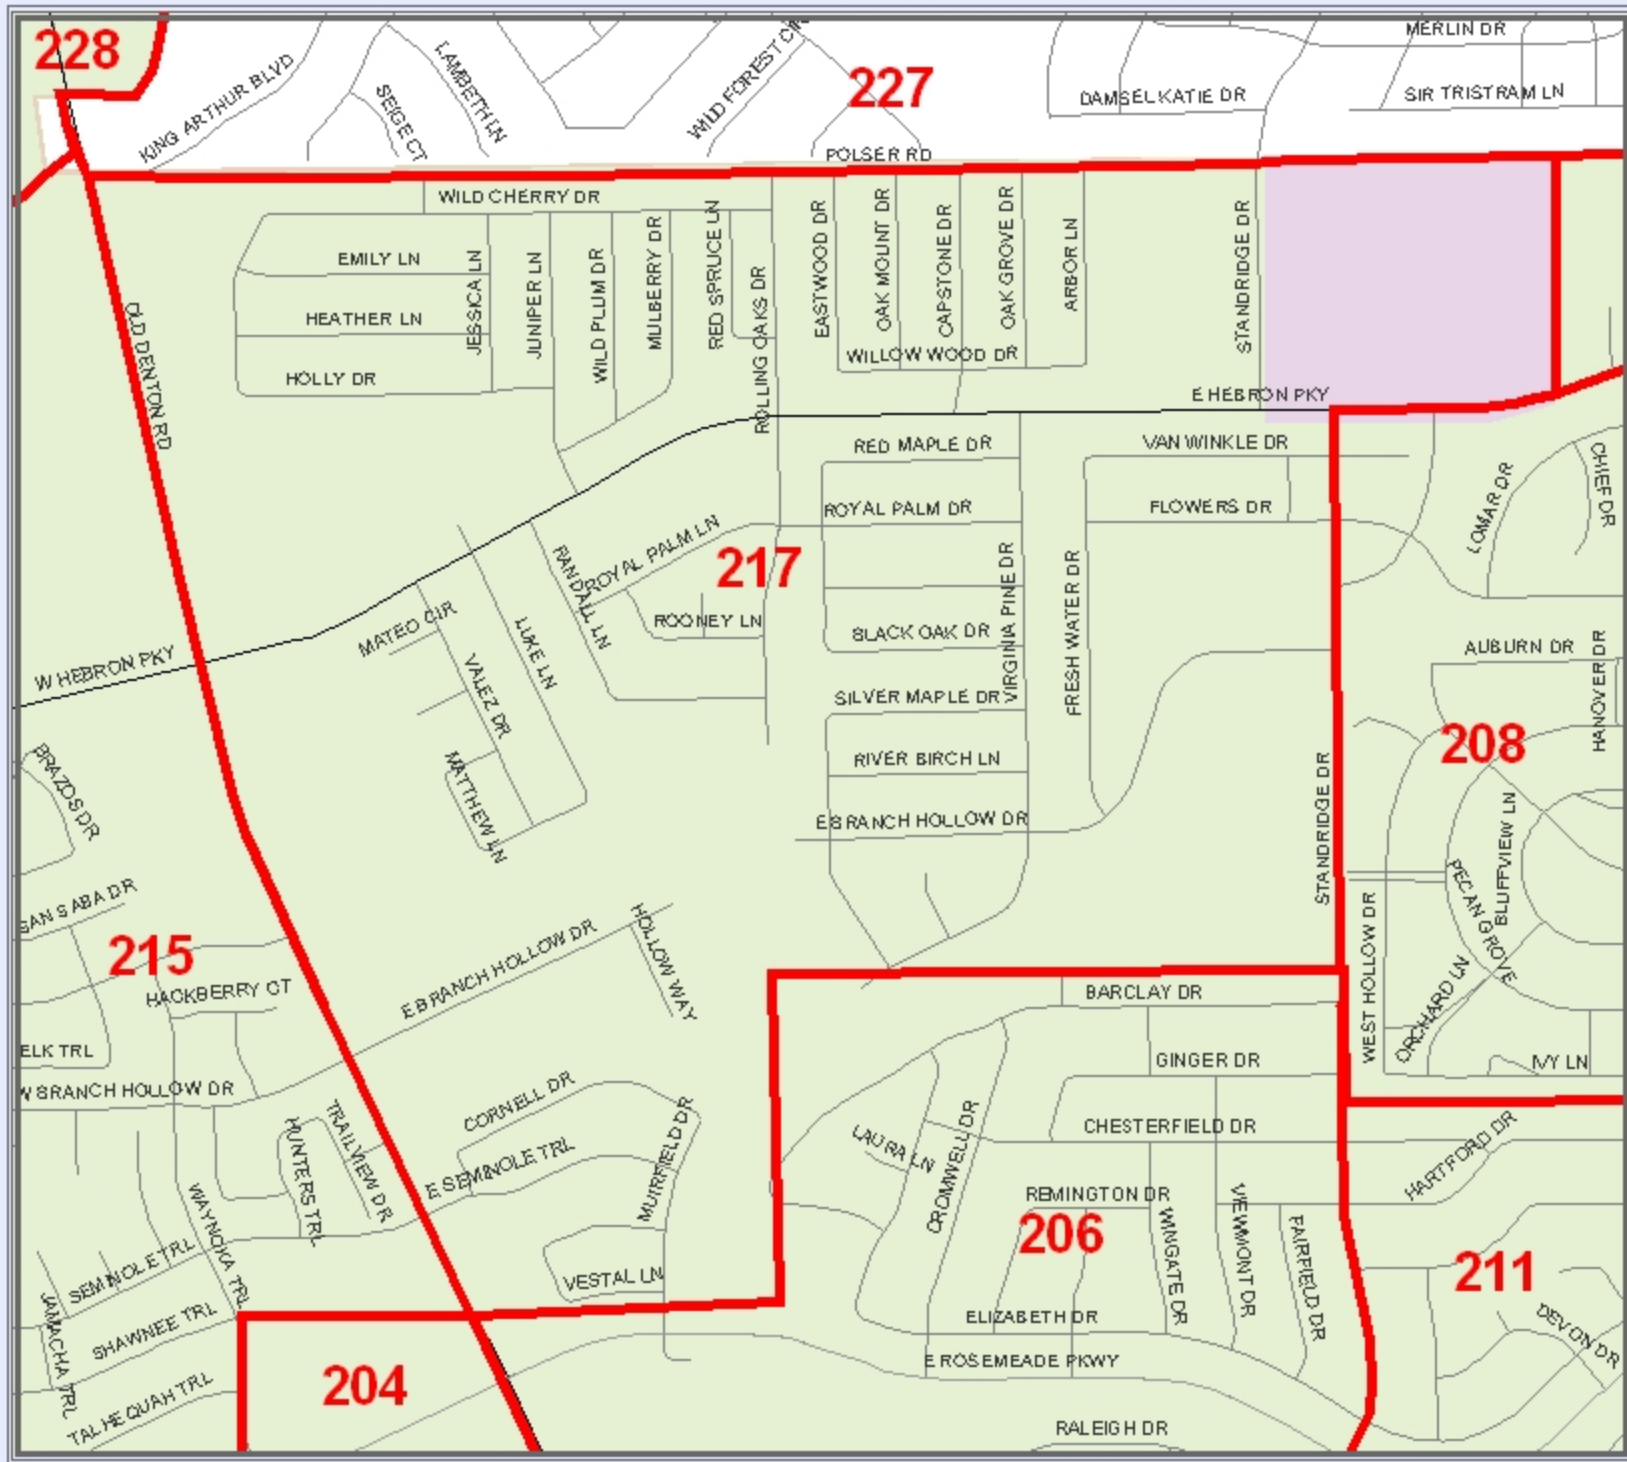

DEVON VOTER PRECINCT 217

LEGEND

- REG STATE
- US HIGHWAY
- STATE HIGHWAY
- FARM TO MARKET
- RAIL OR THROUGH FARE
- INTERROADS
- CONCRETE
- RAILROADS
- AIRPORTS
- STREAMS
- LAKES & PONDS
- VOTER PRECINCTS