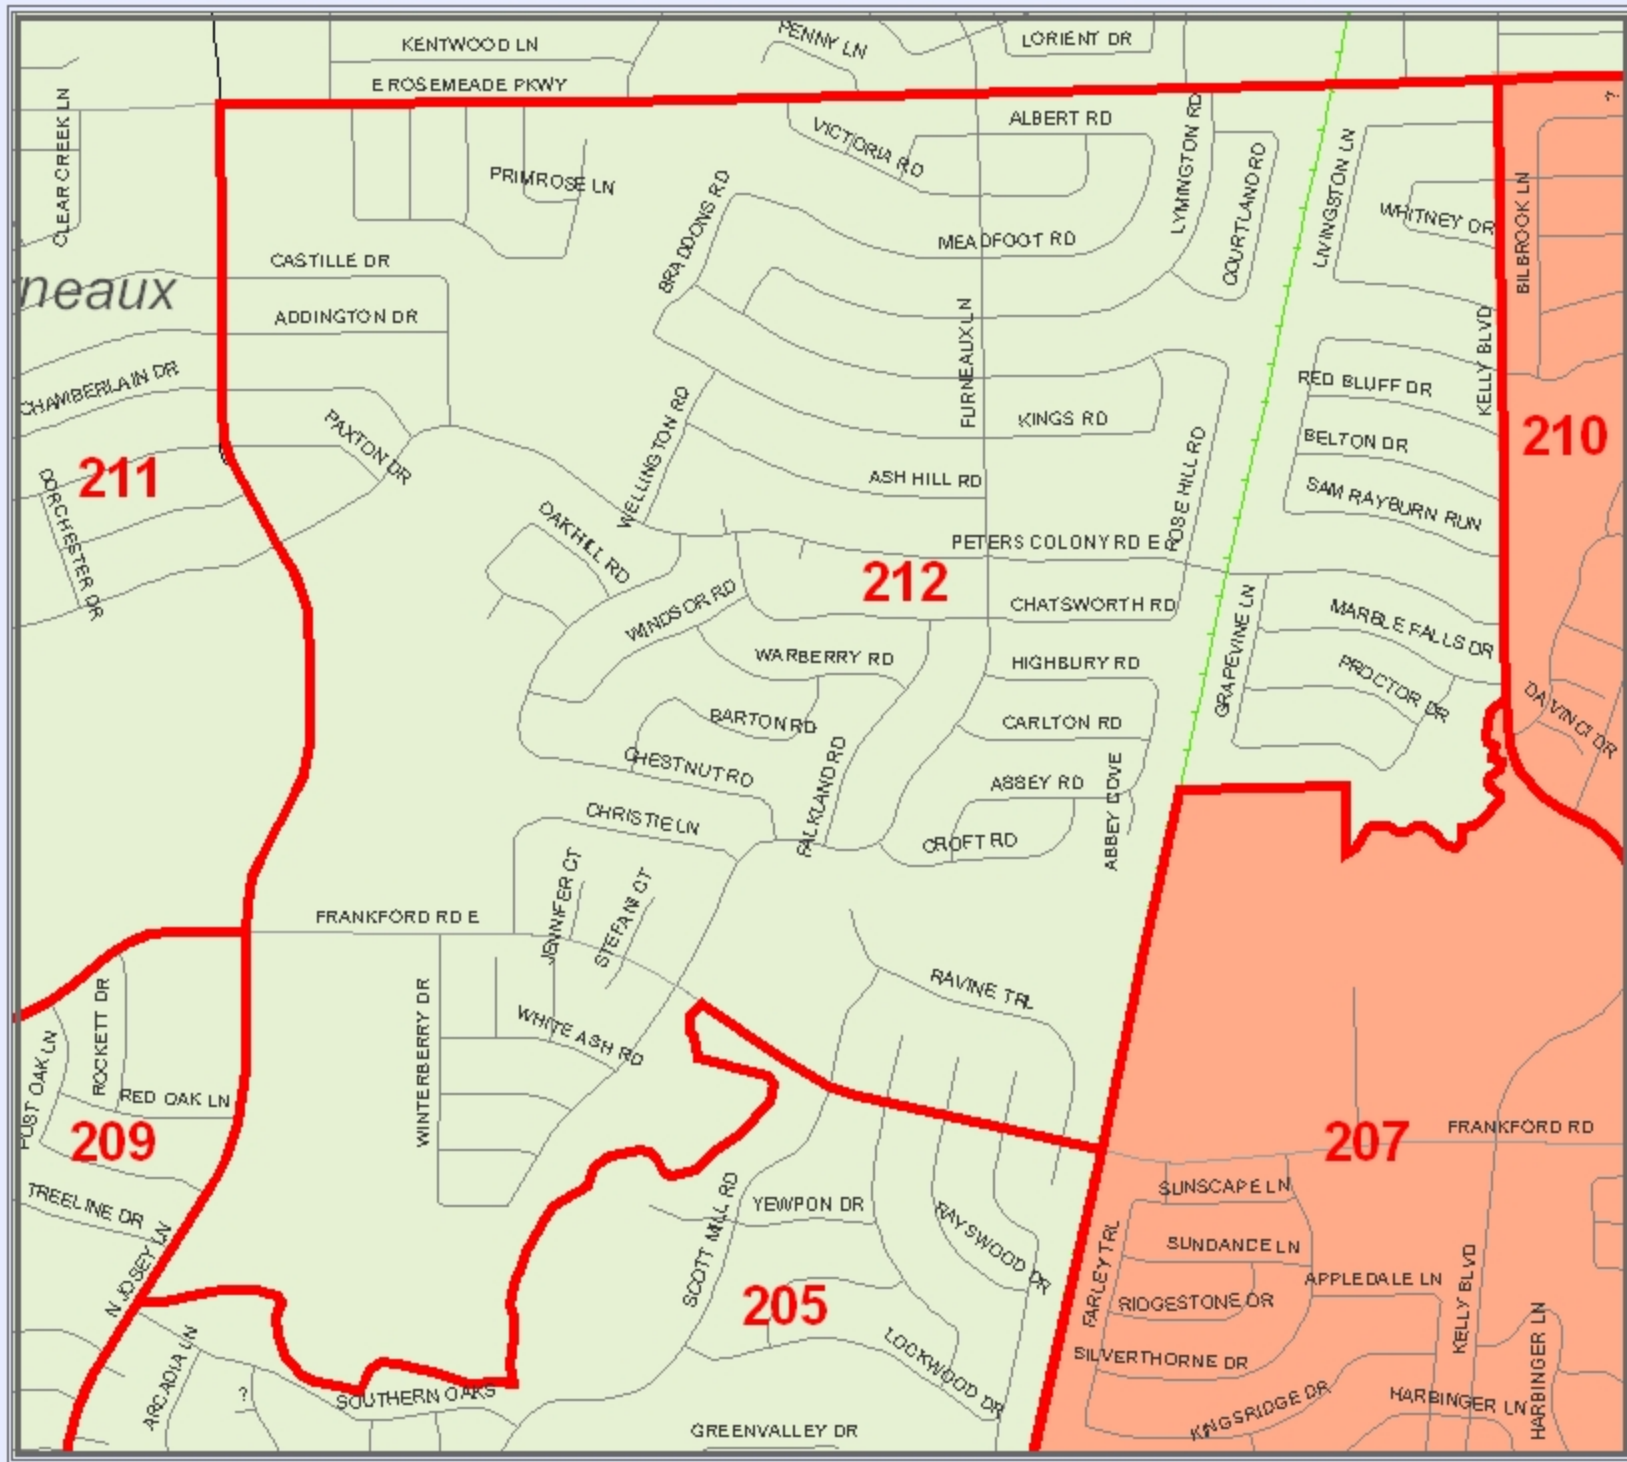

DENTON COUNTY VOTER PRECINCT 212

LEGEND

- RED STATE
- US HIGHWAY
- STATE HIGHWAY
- FARM TO MARKET
- MAJOR THROUGHFARES
- INTERROADS
- CEMETERY
- RAILROADS
- AIRPORTS
- STREAMS
- LAKES & PONDS
- VOTER PRECINCTS