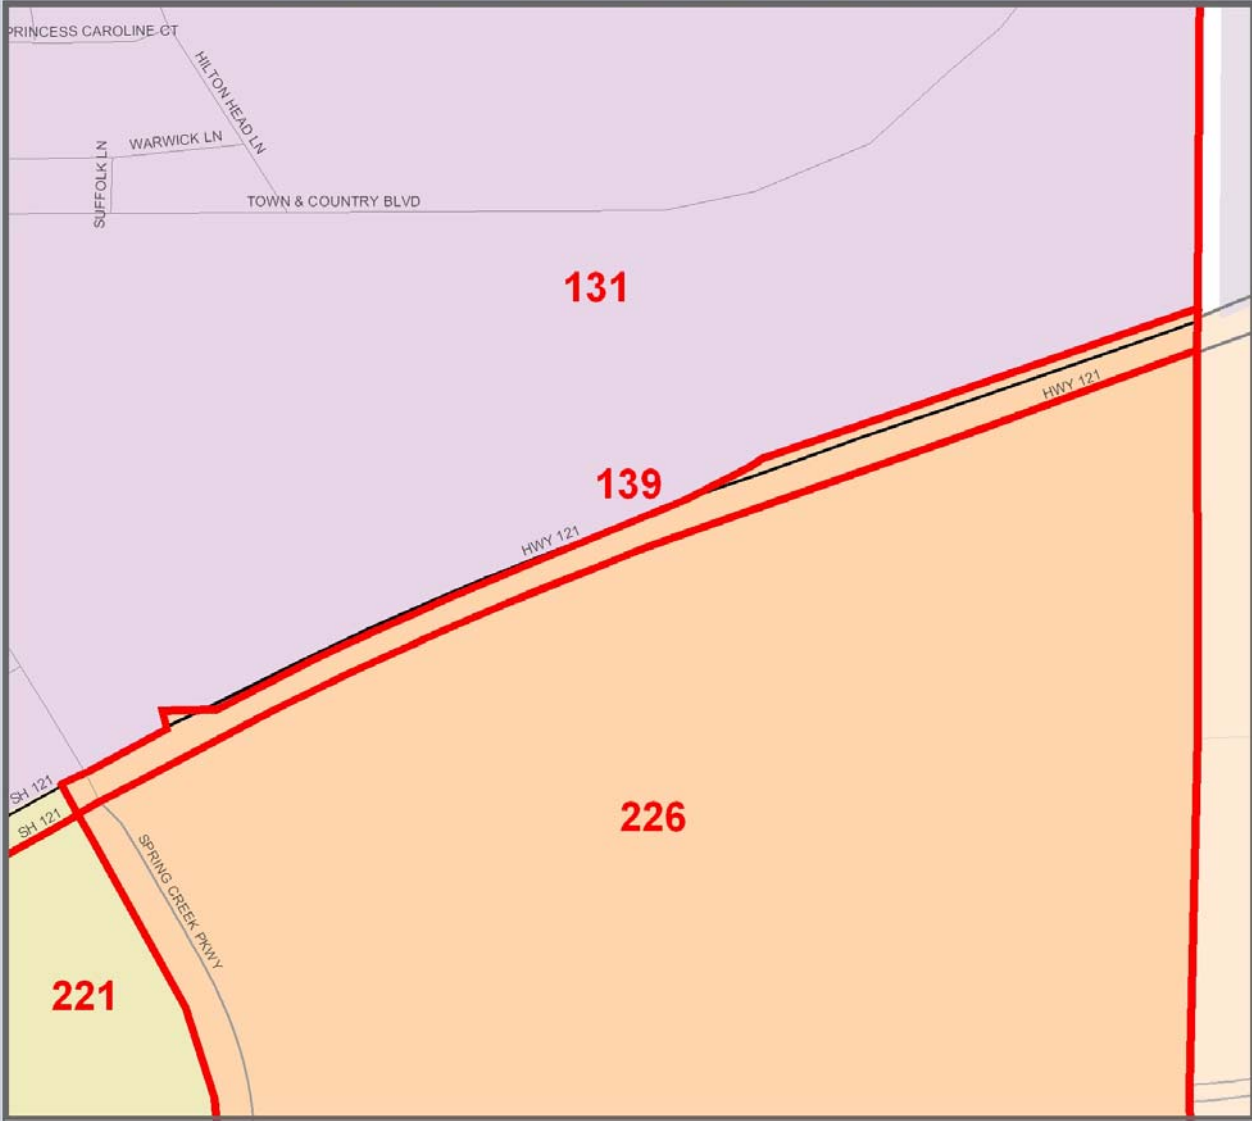

DENTON COUNTY VOTER PRECINCT 139

- INTERSTATE
- U.S. HIGHWAY
- STATE HIGHWAY
- FARM TO MARKET
- MAJOR THOROUGHFARES
- MINOR ROADS
- CEMETERY
- RAILROADS
- AIRPORTS
- STREAMS
- LAKES & PONDS
- VOTER PRECINCTS