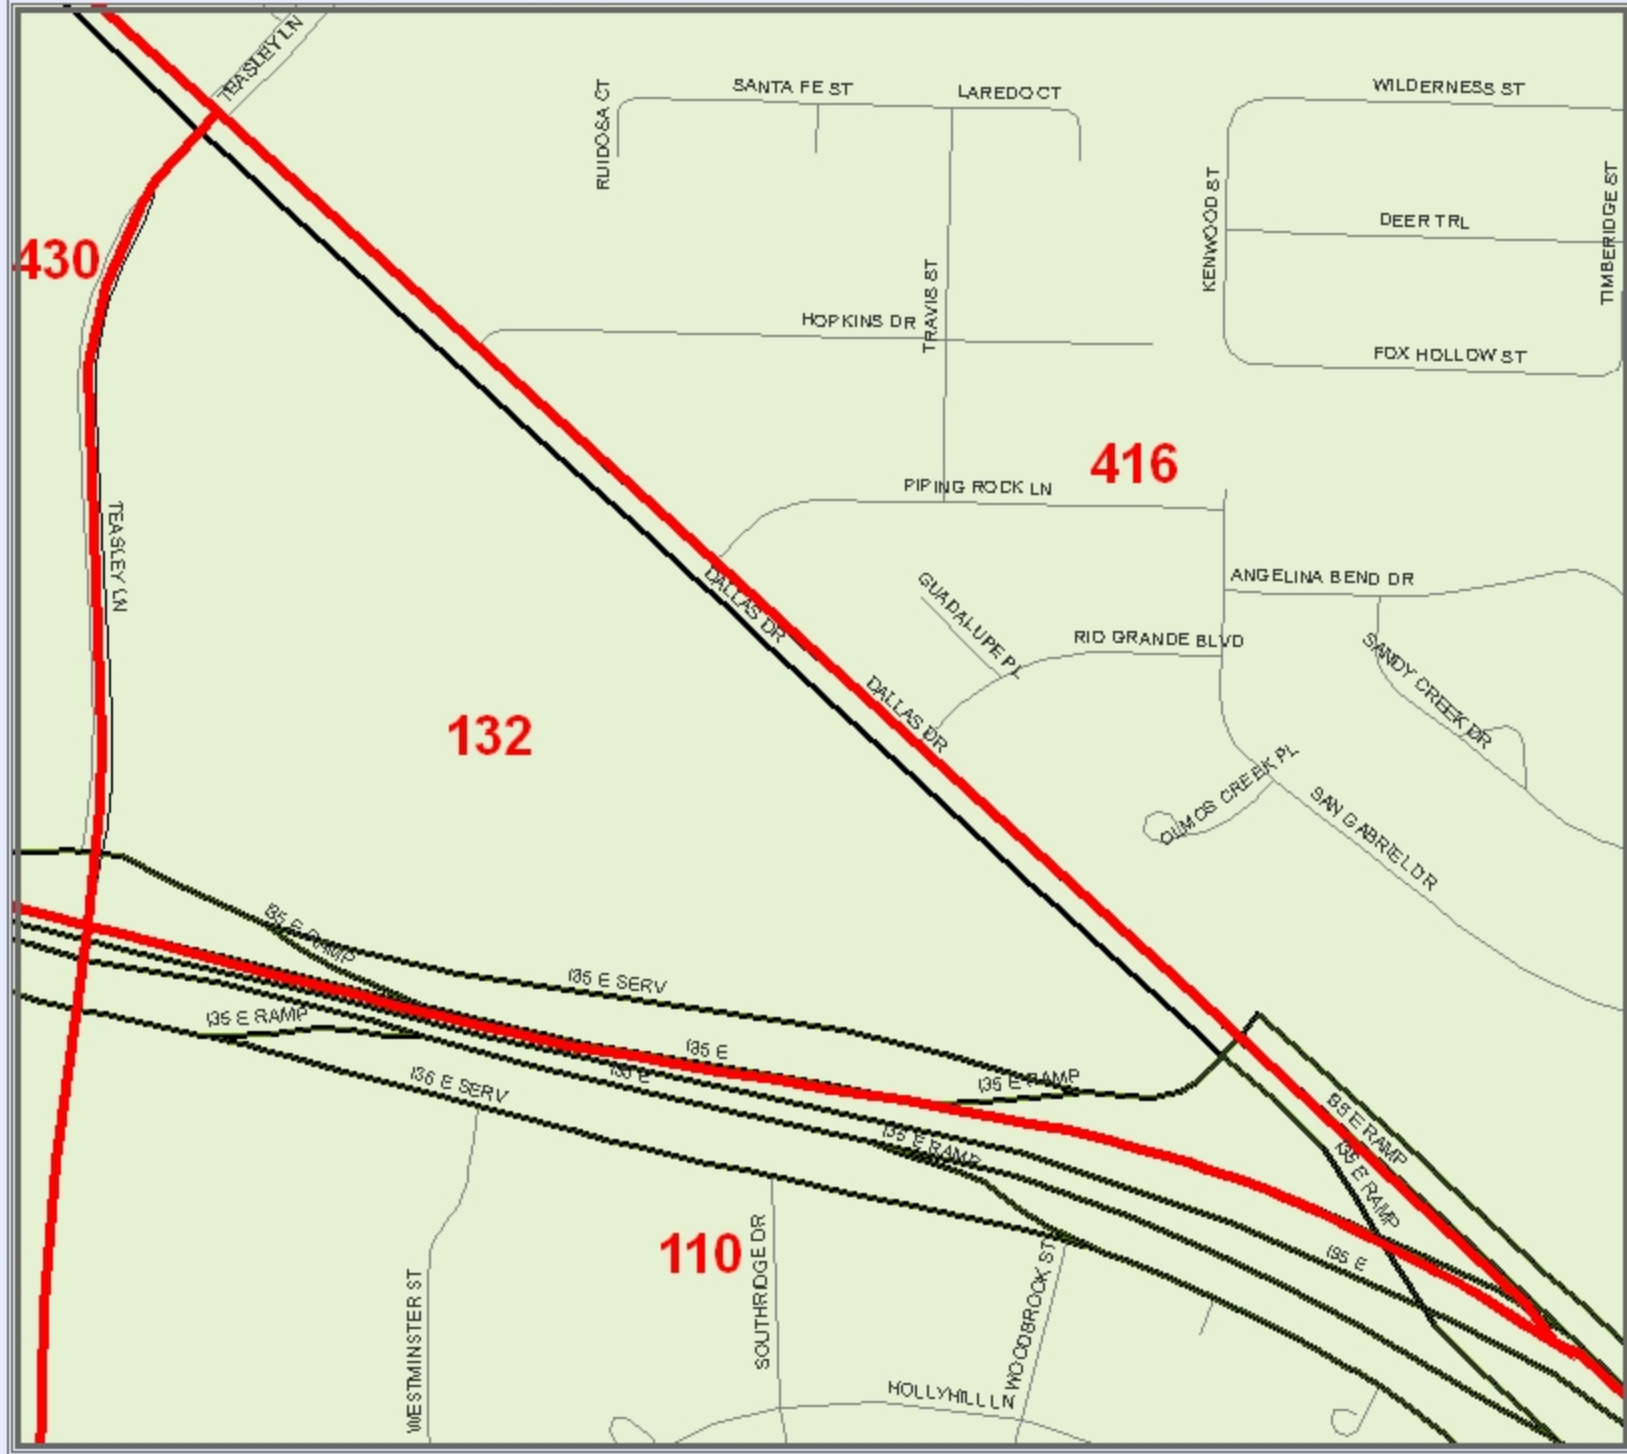

DENVER COUNTY VOTER PRECINCT 132

LEGEND

- INTERSTATE
- US HIGHWAY
- STATE HIGHWAY
- FARM TO MARKET
- MAJOR THOROUGHFARES
- MINOR ROADS
- CEMETERY
- RAILROADS
- AIRPORTS
- STREAMS
- LAKES & PONDS
- VOTER PRECINCTS