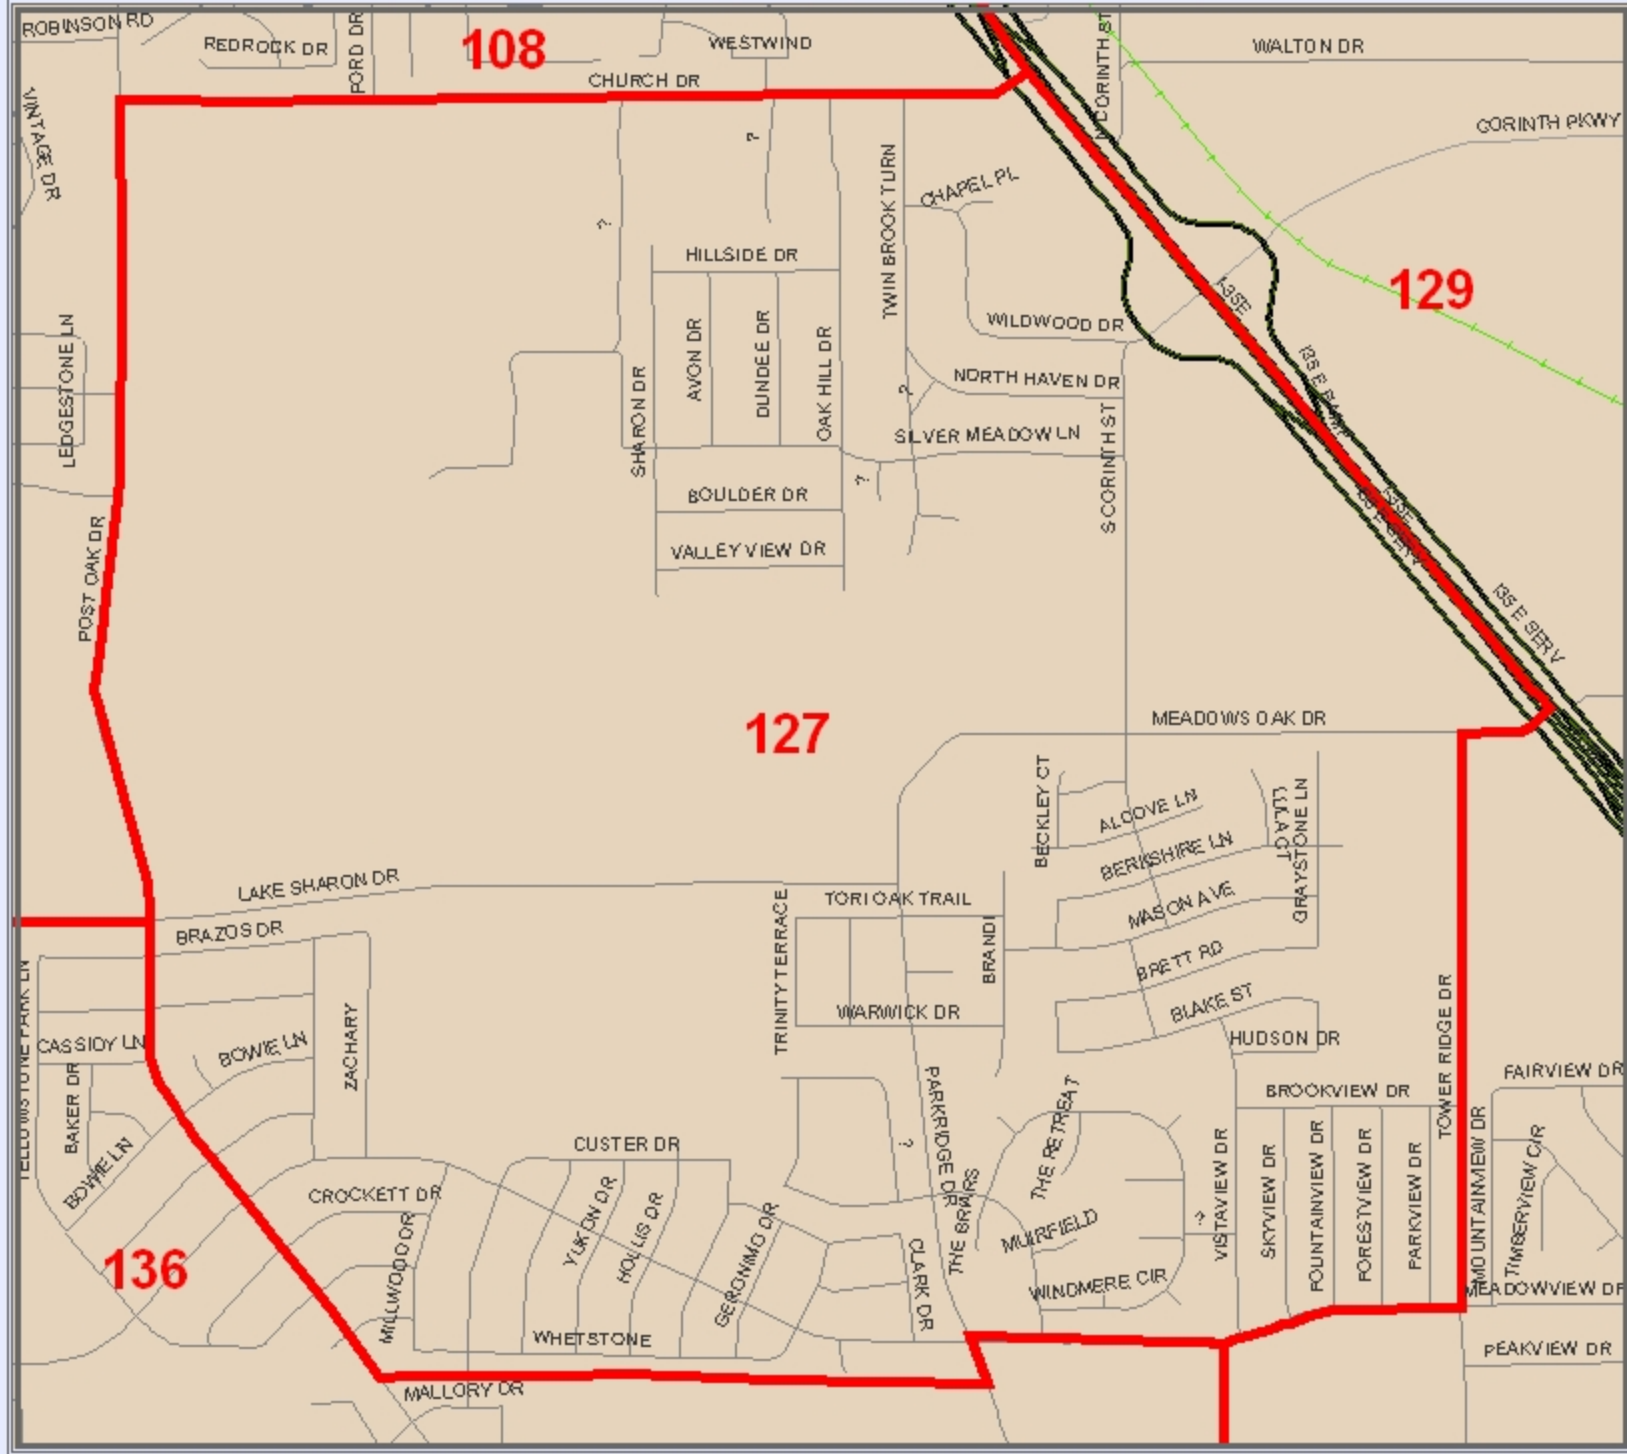

DENTON COUNTY VOTER PRECINCT 127

	STATE
	US HIGHWAY
	STATE HIGHWAY
	FARM TO MARKET
	MAJOR THOROUGHFARES
	MINOR ROADS
	RAILROAD
	AIRPORTS
	STREAMS
	LAKE & PONDS
	VOTER PRECINCTS