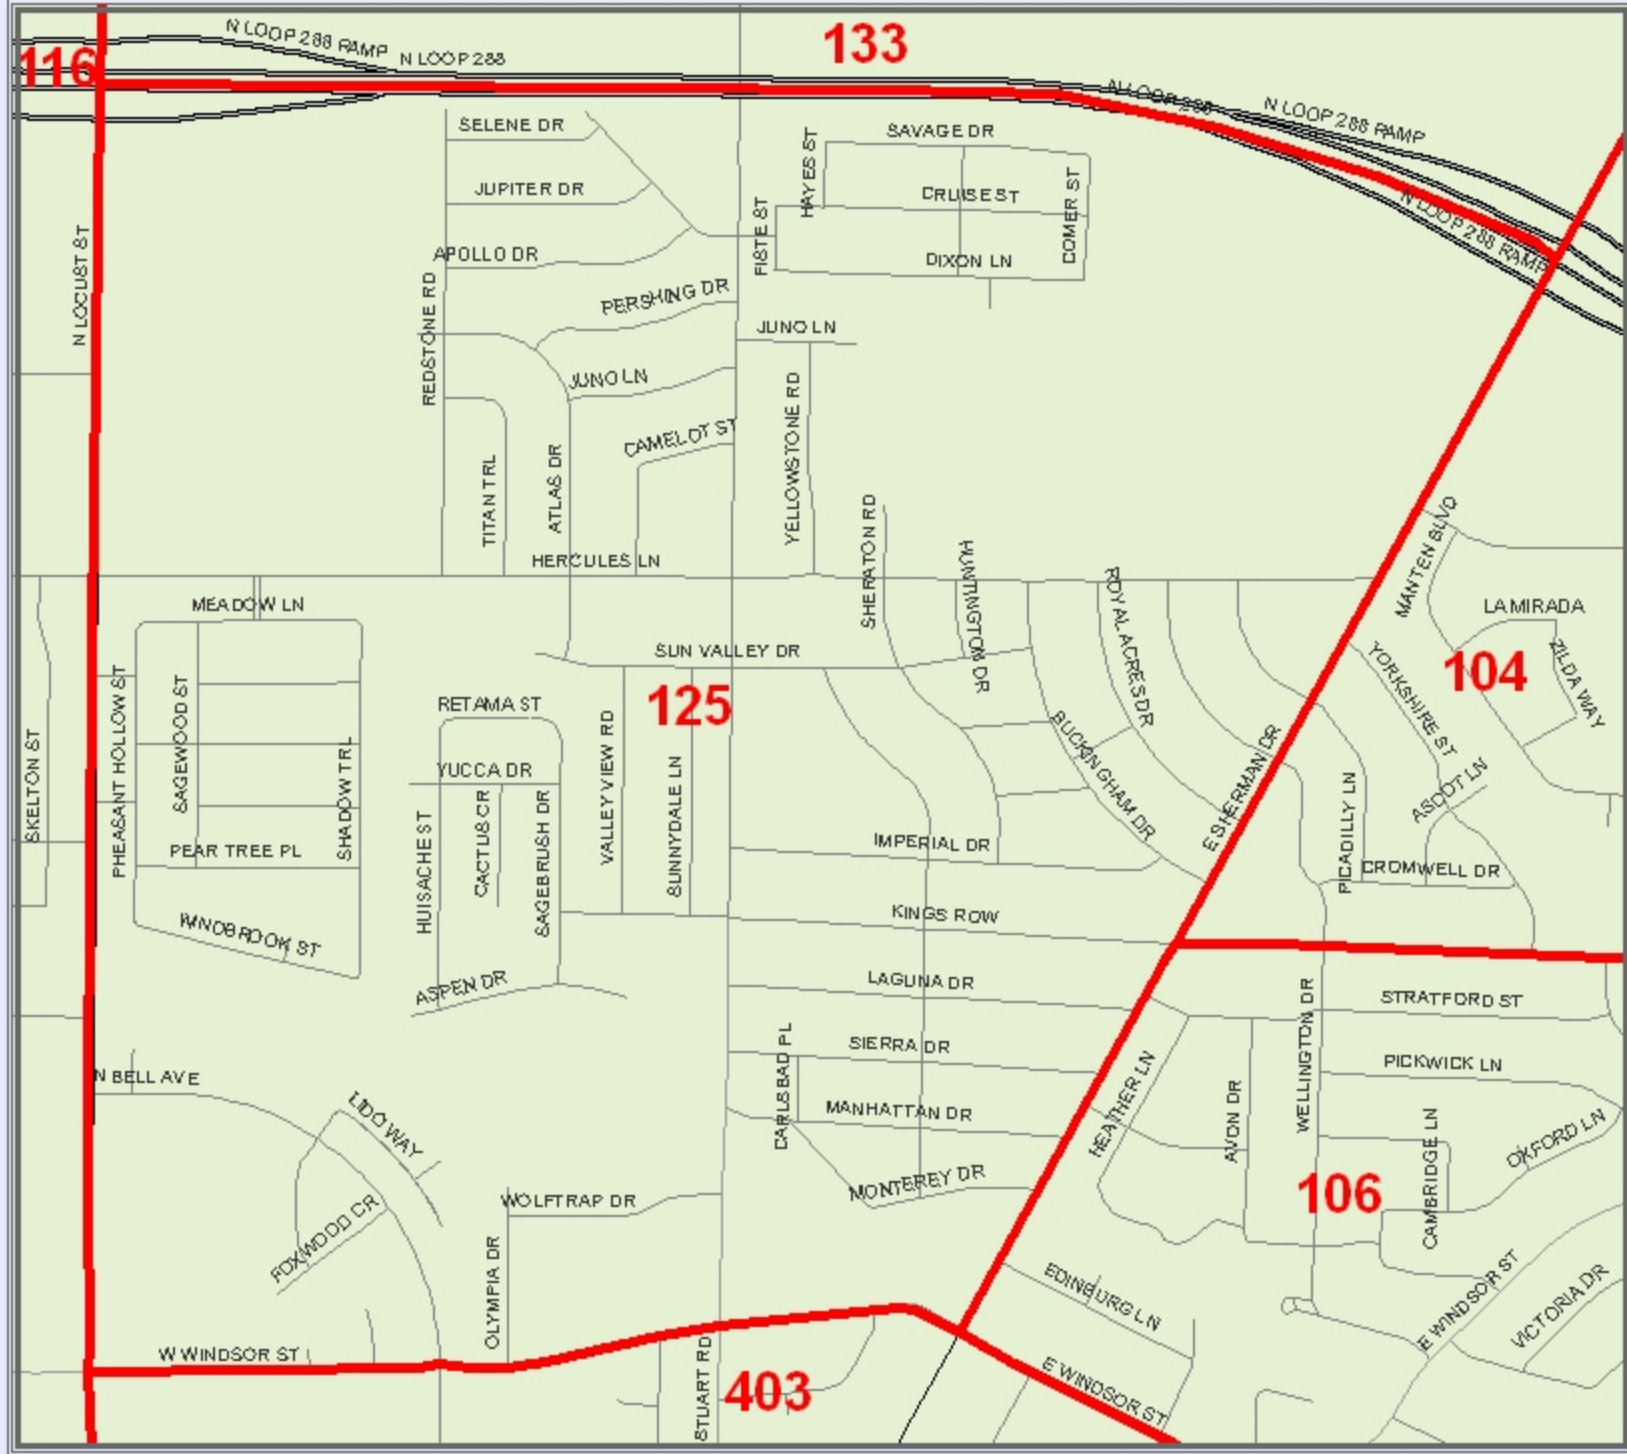

DENTON COUNTY VOTER PRECINCT 125

LEGEND

- RED STATE
- US HIGHWAY
- STATE HIGHWAY
- FARM TO MARKET
- MAJOR THOROUGHFARES
- MINOR ROADS
- COUNTY
- RAILROADS
- AIRPORTS
- STREAMS
- LAKES & PONDS
- VOTER PRECINCTS