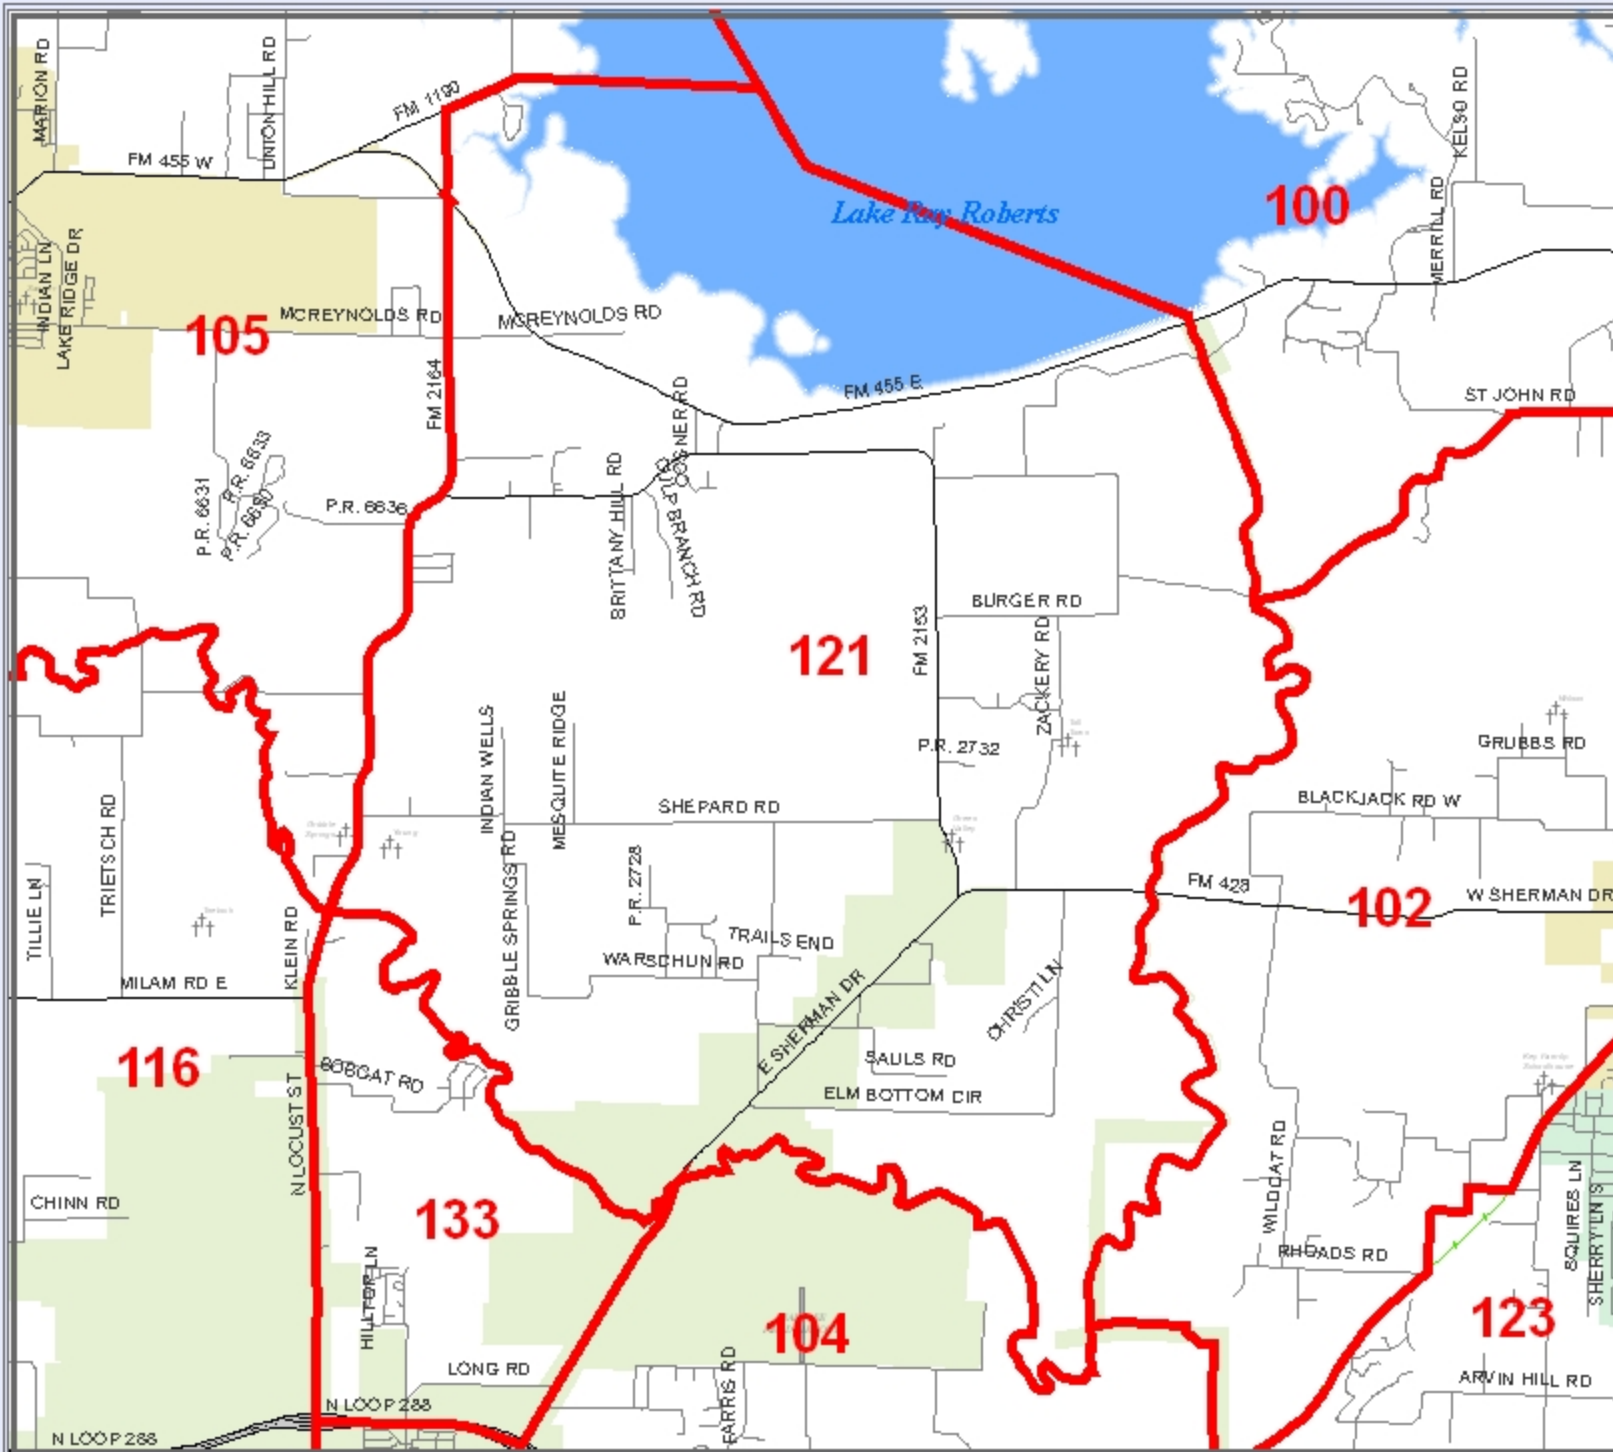

# DENTON COUNTY VOTER PRECINCT 121

- VOTER PRECINCTS
- INTERSTATE
- US HIGHWAY
- STATE HIGHWAY
- FARM TO MARKET
- MAJOR THROUGHFARES
- INTERCITY
- CEMETERY
- RAILROADS
- AIRPORTS
- STREAMS
- LAKES & PONDS