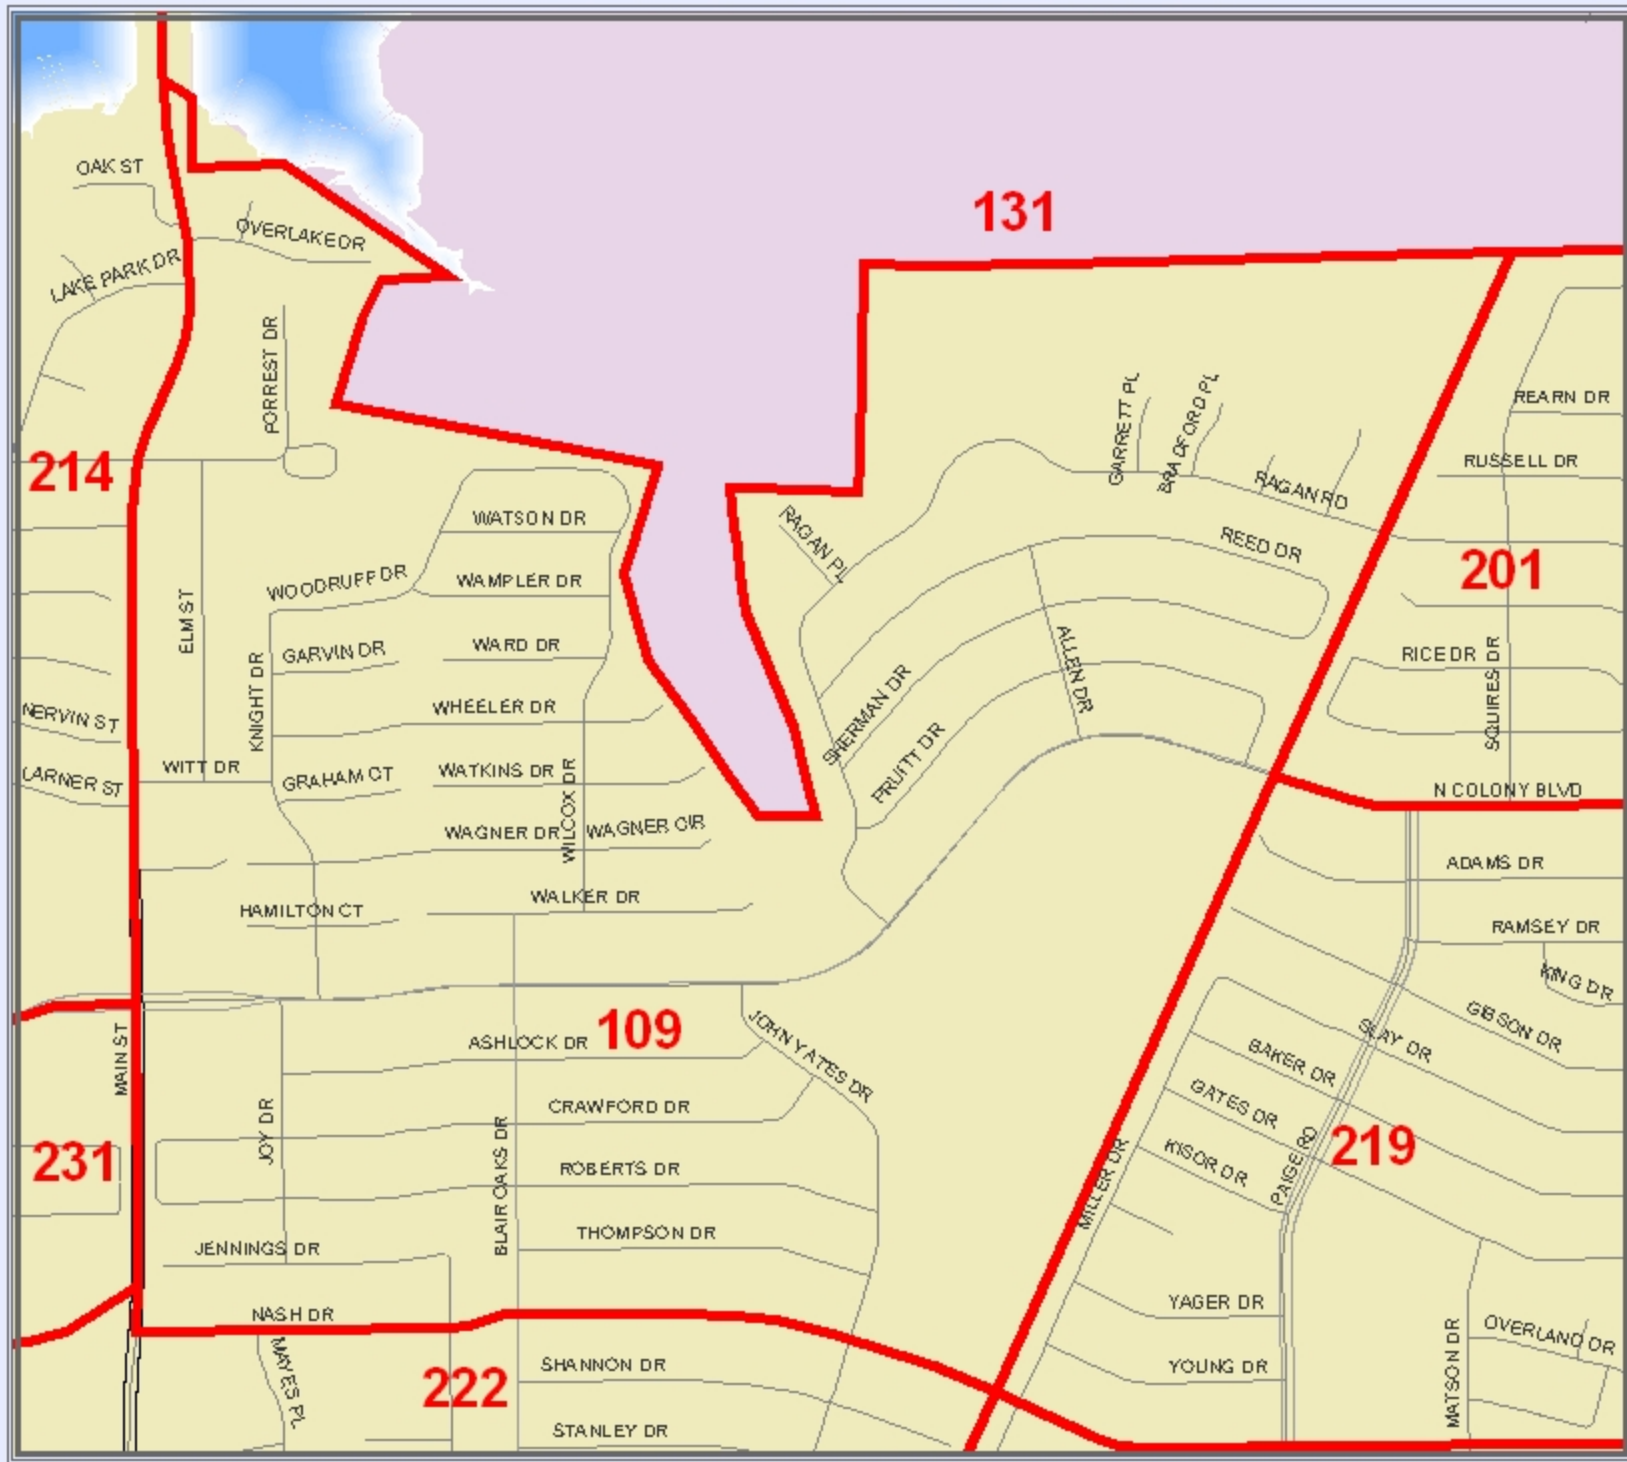

DENTON COUNTY VOTER PRECINCT 109

Interstate
US Highway
State Highway
Farm to Market
Major Thoroughfare
Interroads
Cemetery
Railroads
Airports
Streams
Lakes & Ponds
Voter Precincts