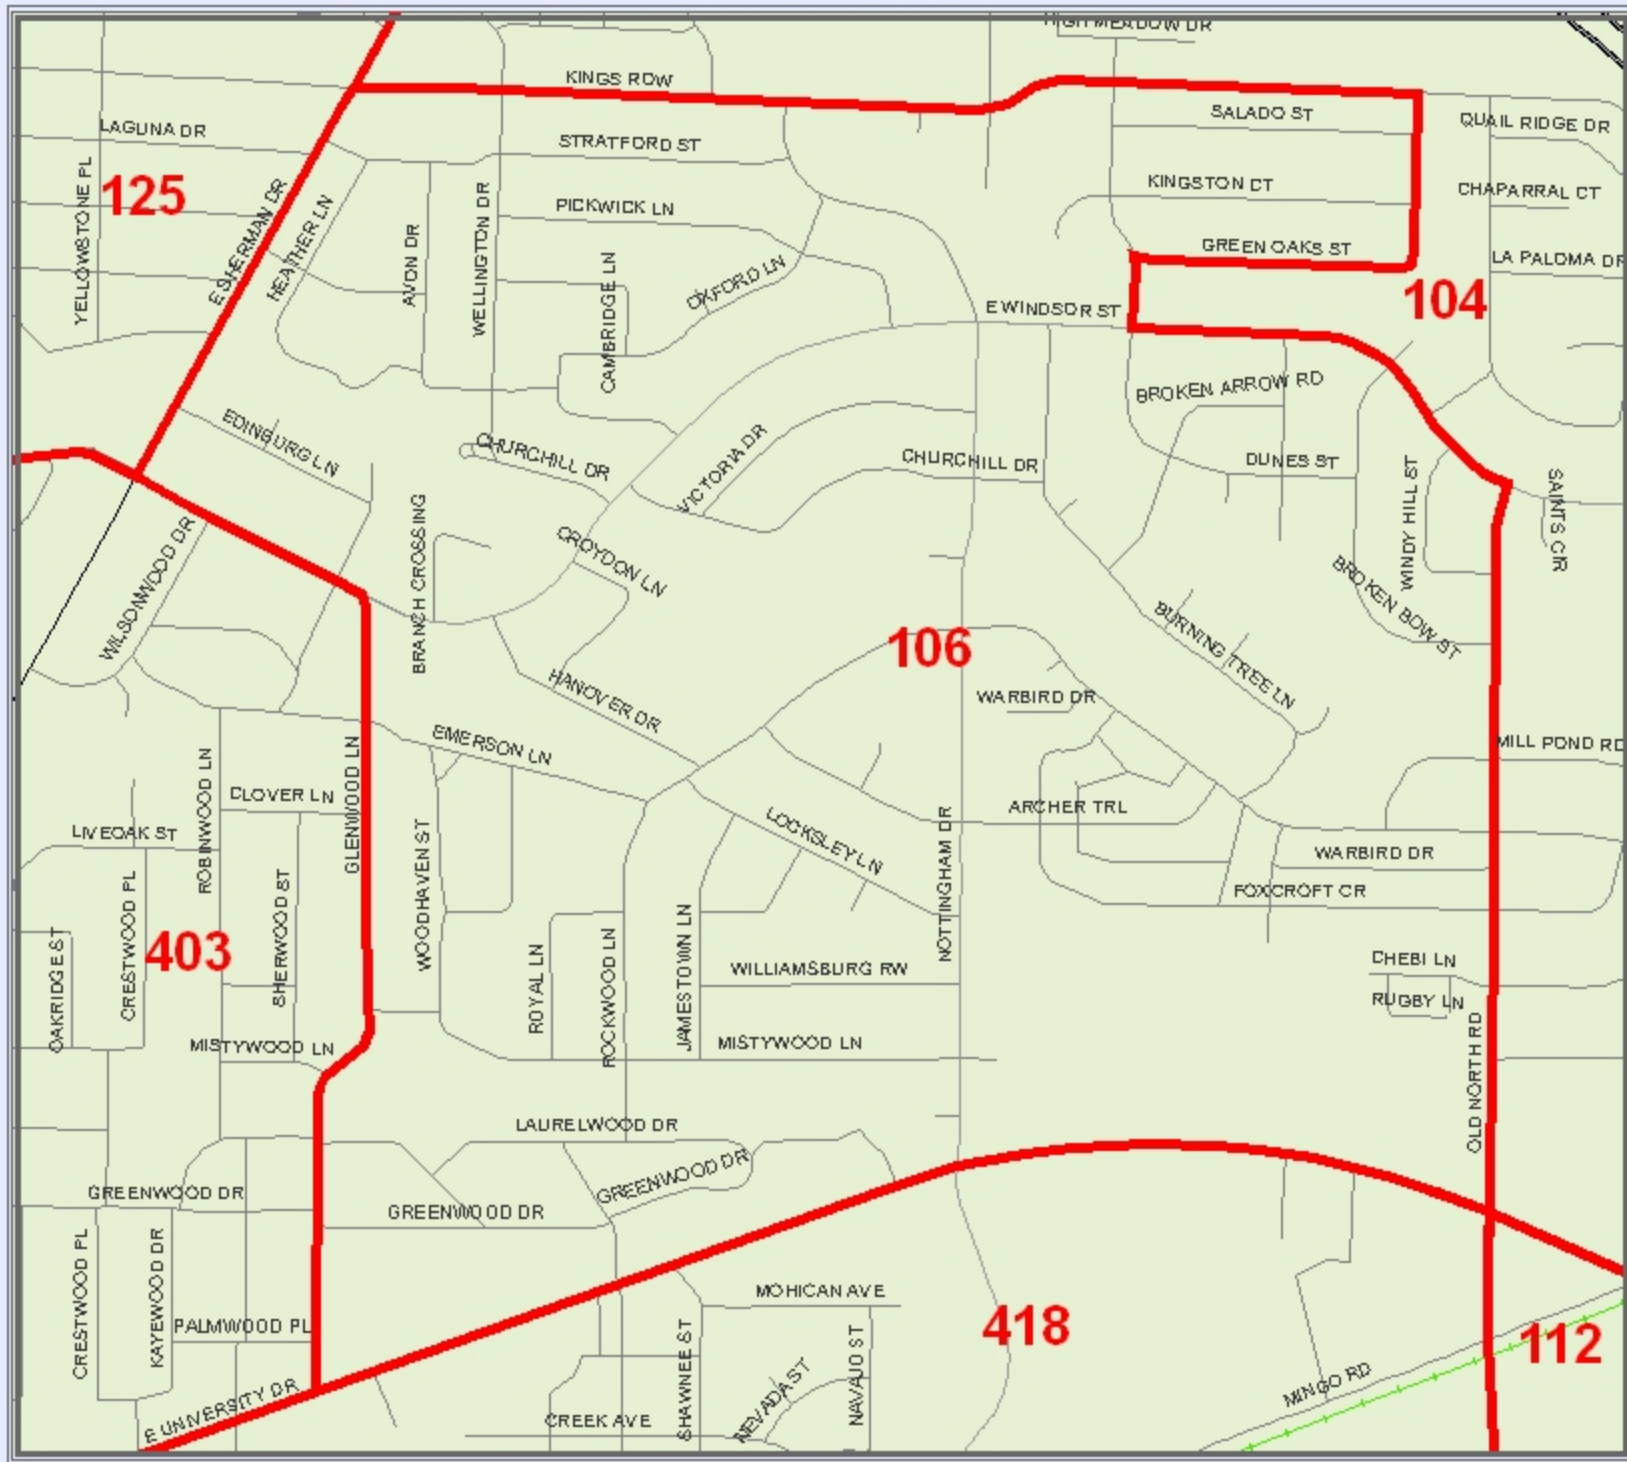

DENTON COUNTY VOTER PRECINCT 106

- VOTER PRECINCTS
- STATE
- US HIGHWAY
- STATE HIGHWAY
- FARM TO MARKET
- MAJOR THOROUGHFARES
- INTERROADS
- COUNTRY
- RAILROADS
- AIRPORTS
- STREAMS
- LAKES & PONDS